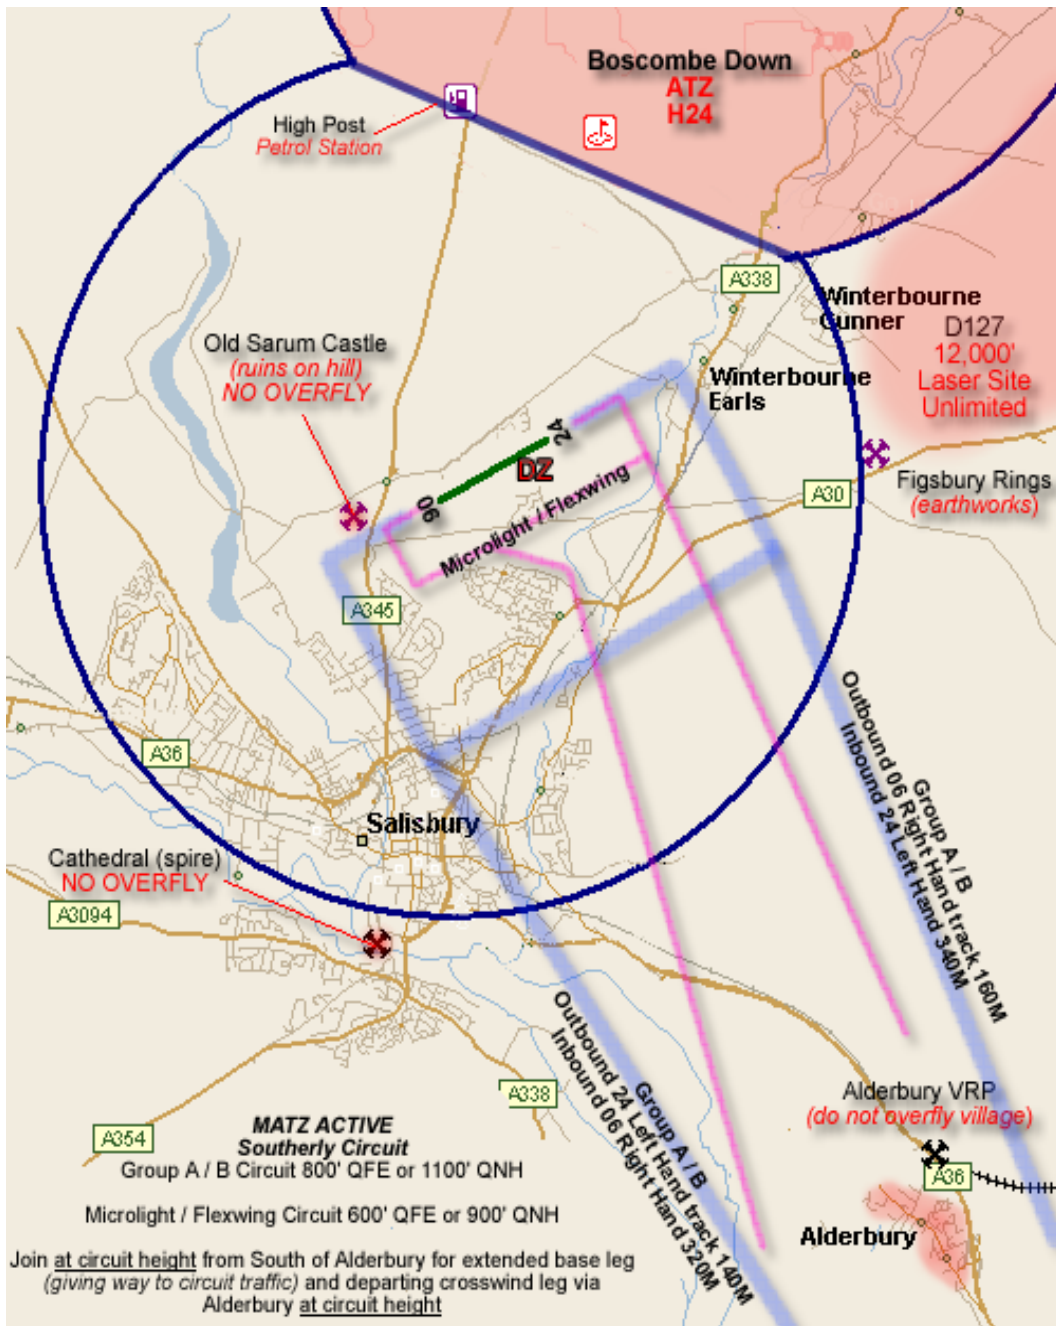

# OLD SARUM CIRCUIT DIAGRAM

9th October 2009  
BOSCOMBE DOWN MATZ ACTIVE

Scales and positions are a guide only

# OLD SARUM CIRCUIT DIAGRAM

9th October 2009  
BOSCOMBE DOWN MATZ INACTIVE

Scales and positions are a guide only  
When the MATZ is active at the weekends parachuting may still be taking place