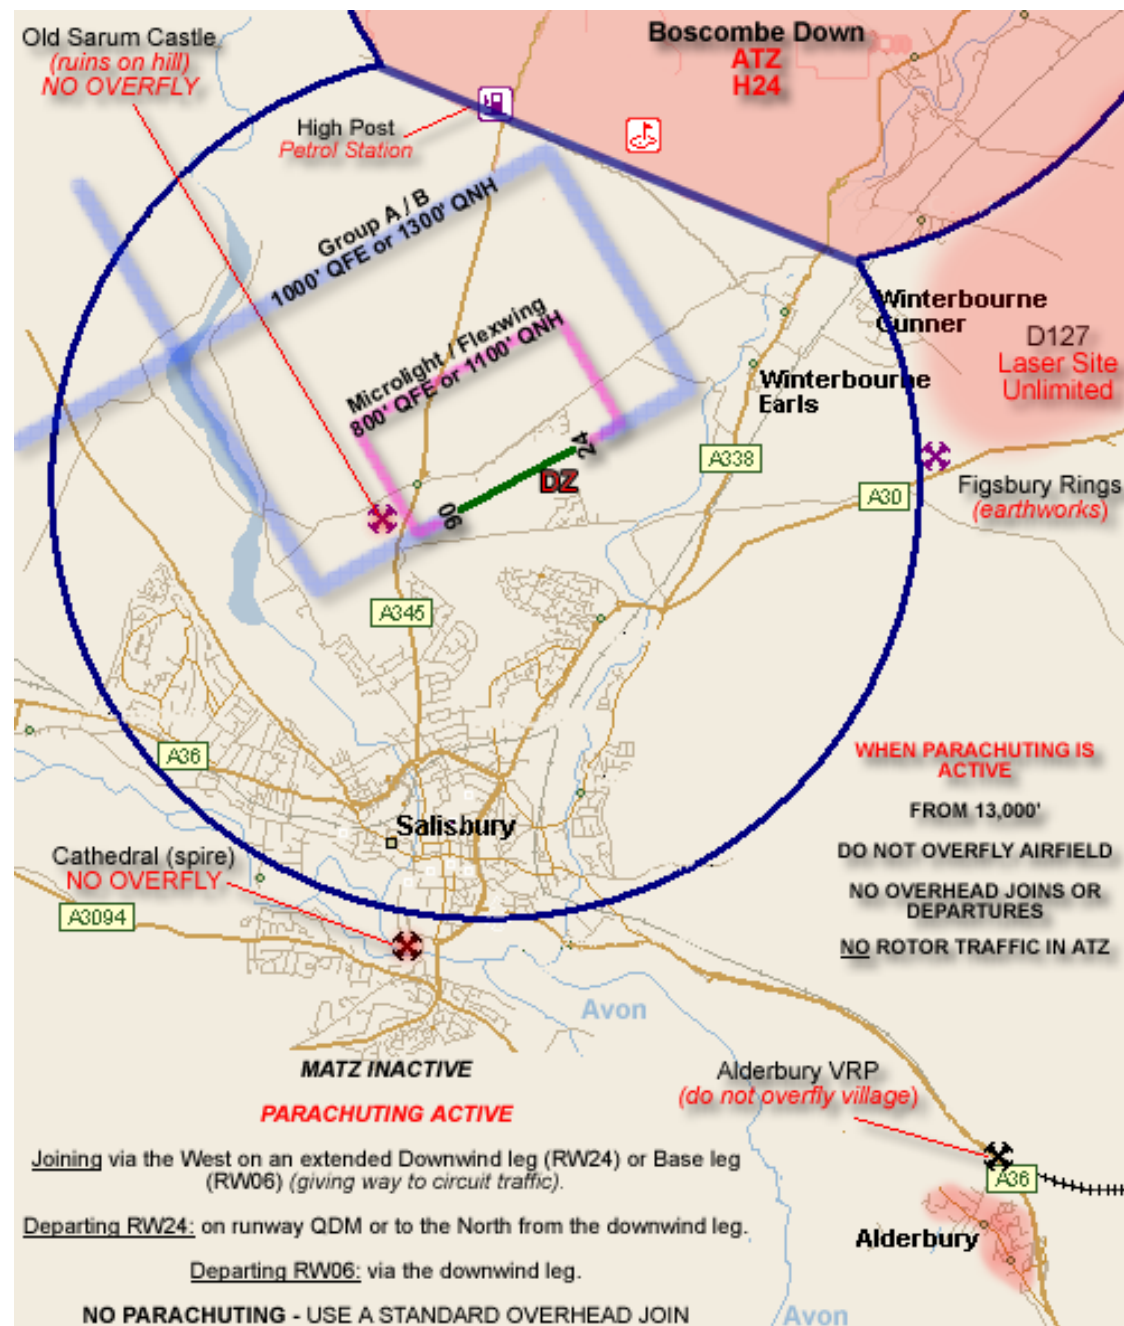

# OLD SARUM CIRCUIT DIAGRAM

9th October 2009  
BOSCOMBE DOWN MATZ ACTIVE

Scales and positions are a guide only

# OLD SARUM CIRCUIT DIAGRAM

9th October 2009  
BOSCOMBE DOWN MATZ INACTIVE

Scales and positions are a guide only  
When the MATZ is active at the weekends parachuting may still be taking place