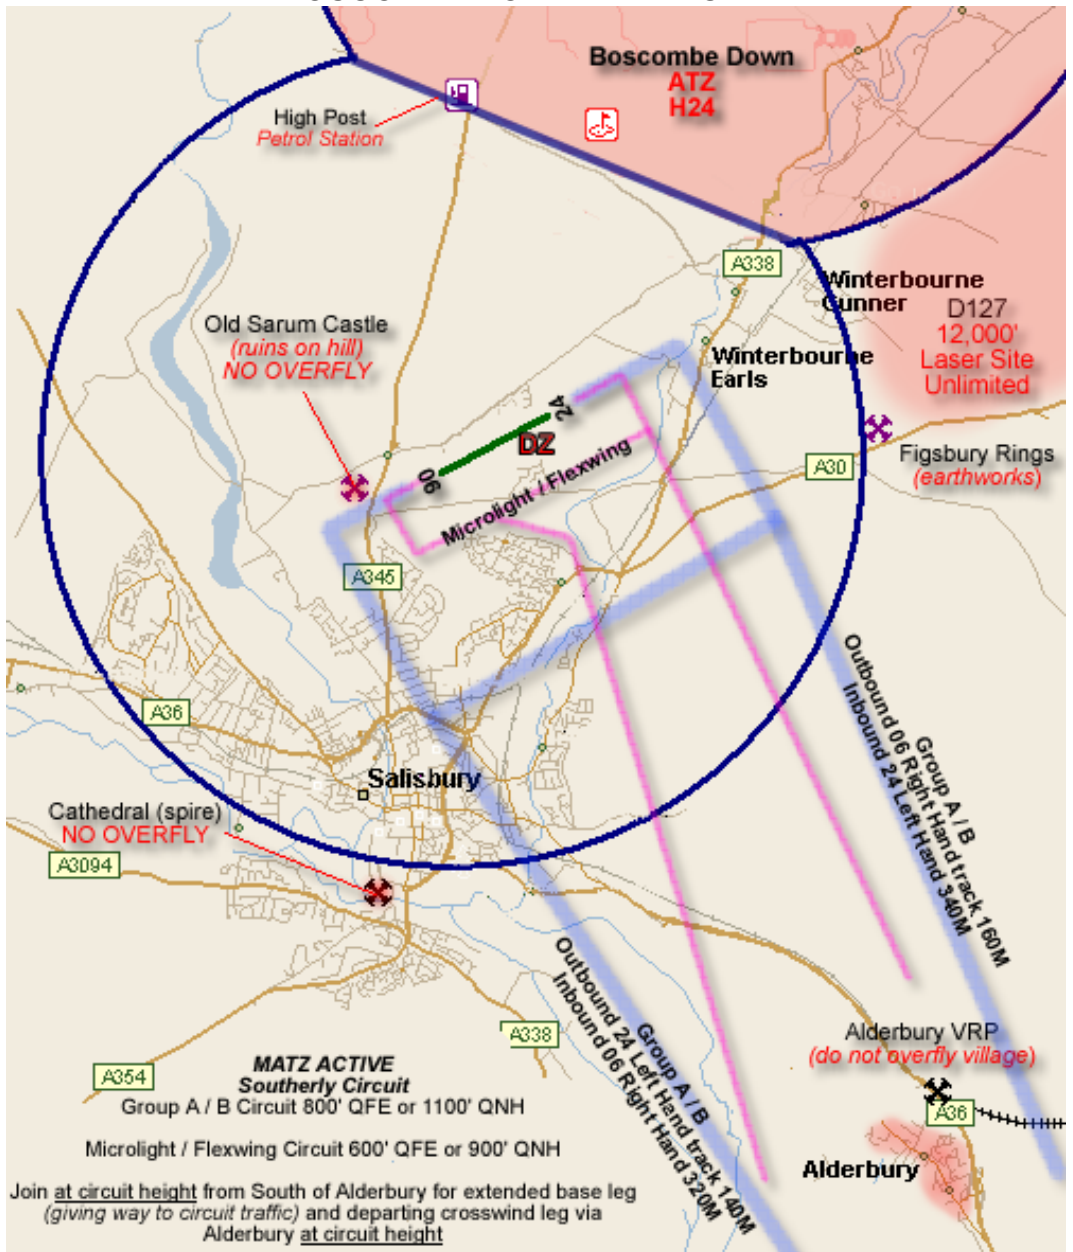

OLD SARUM CIRCUIT DIAGRAM

9th October 2009

BOSCOMBE DOWN MATZ ACTIVE

Scales and positions are a guide only

When the MATZ is active at the weekends parachuting may still be taking place